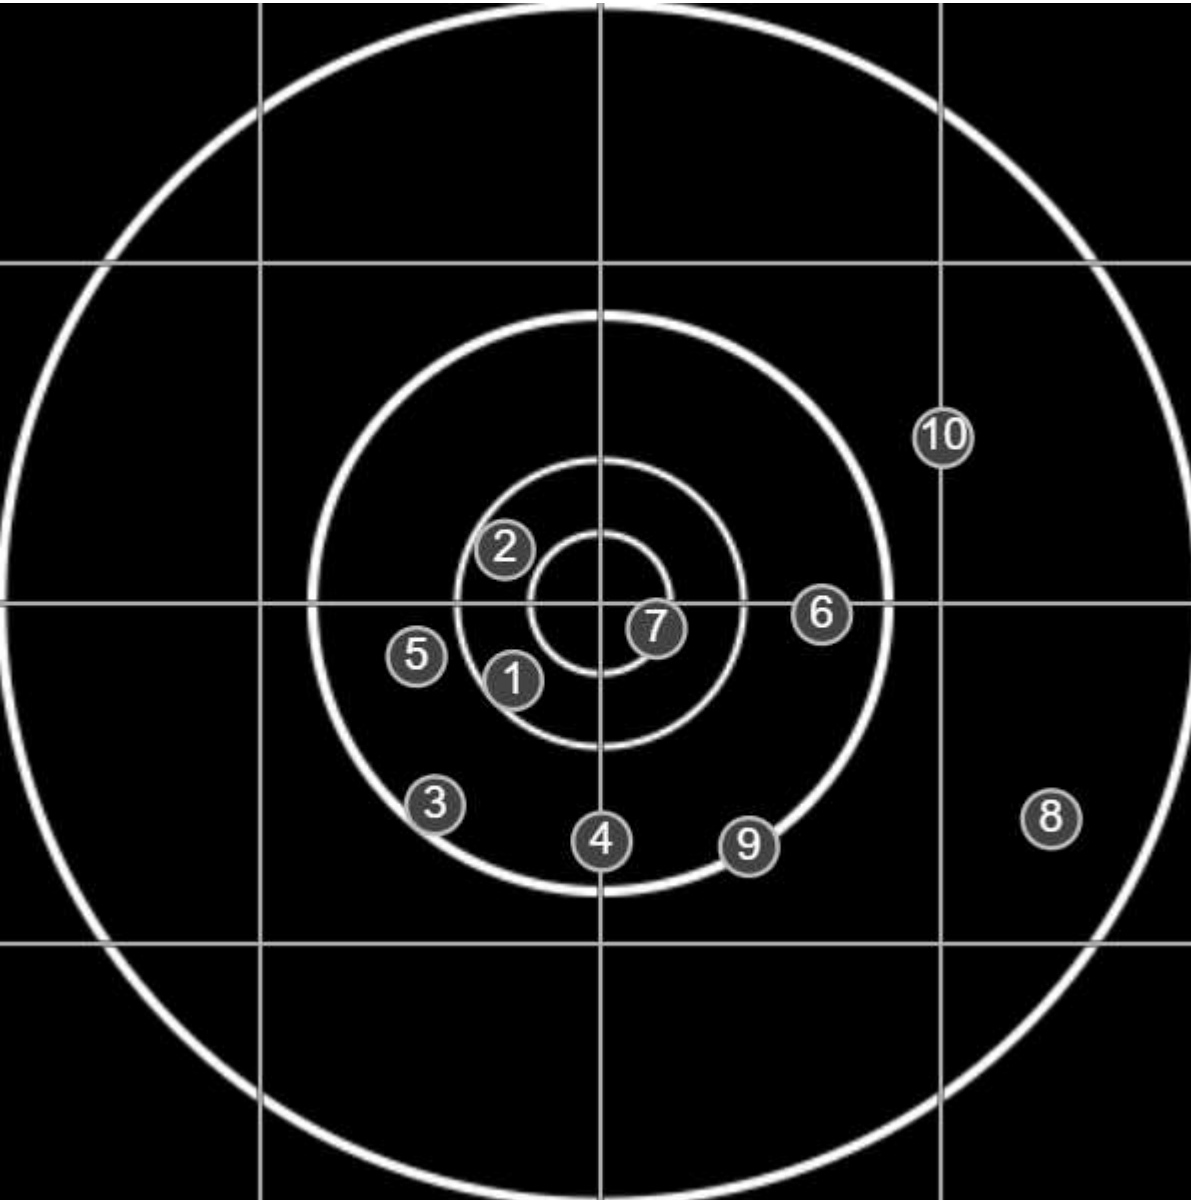

#	fps	score
10	1672	4
9	1685	5
8	1677	4
7	1710	SV
6	1691	5
5	1644	5
4	1670	5
3	1689	5
2	1706	V
1	1668	V
S2	1676	(1)
S1	1675	(0)